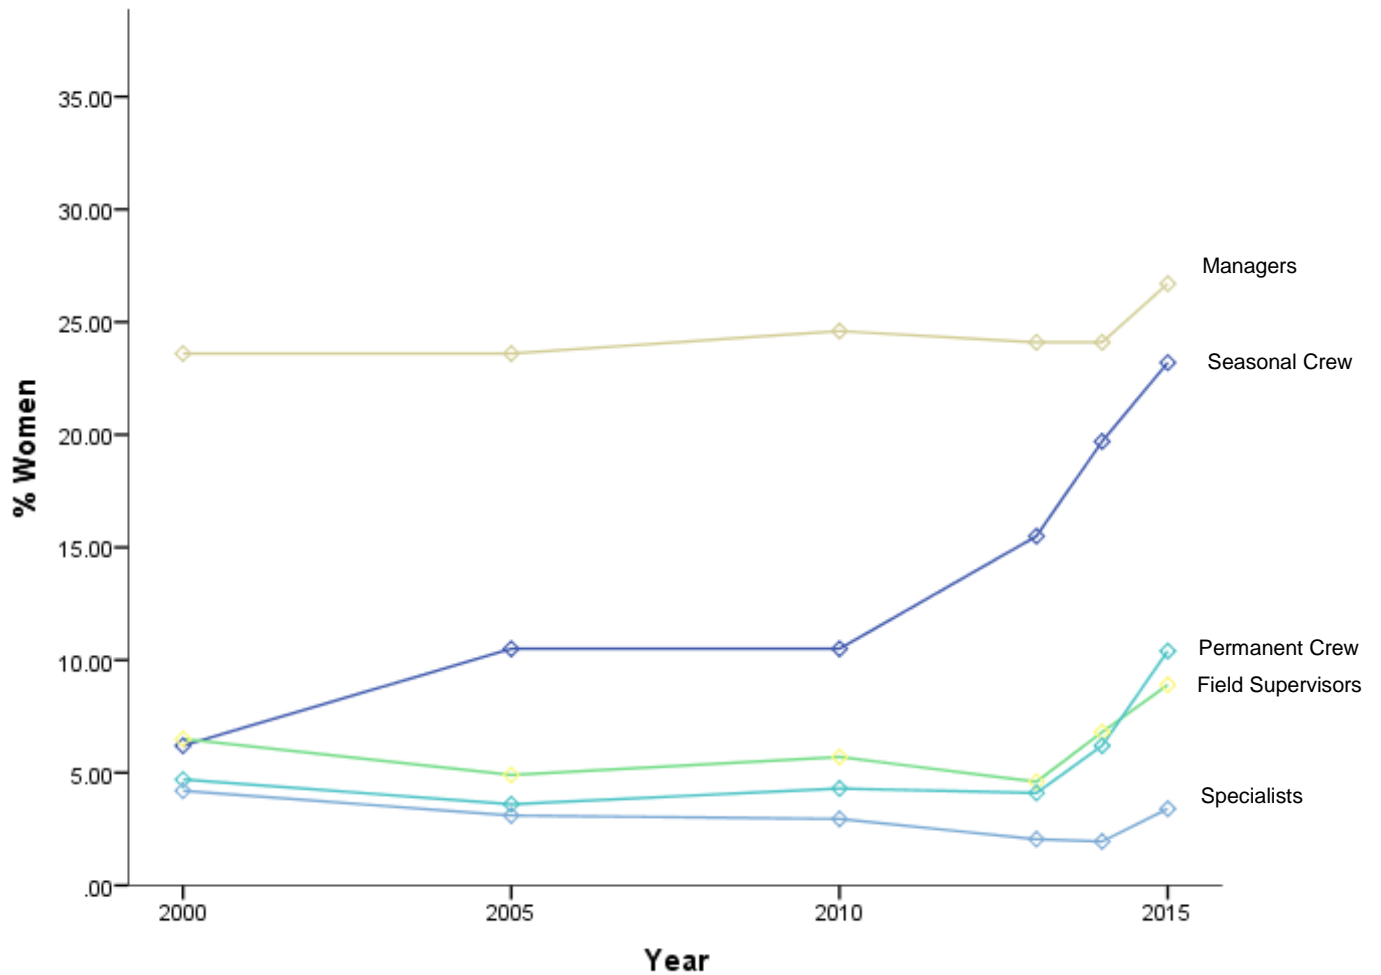

Proportion of Vineyard Workers that are Women in Napa Valley

Note: Total vineyard companies surveyed = 69; Number of employees counted each year is 1500-2500; Specialists represent mechanics and tractor drivers.